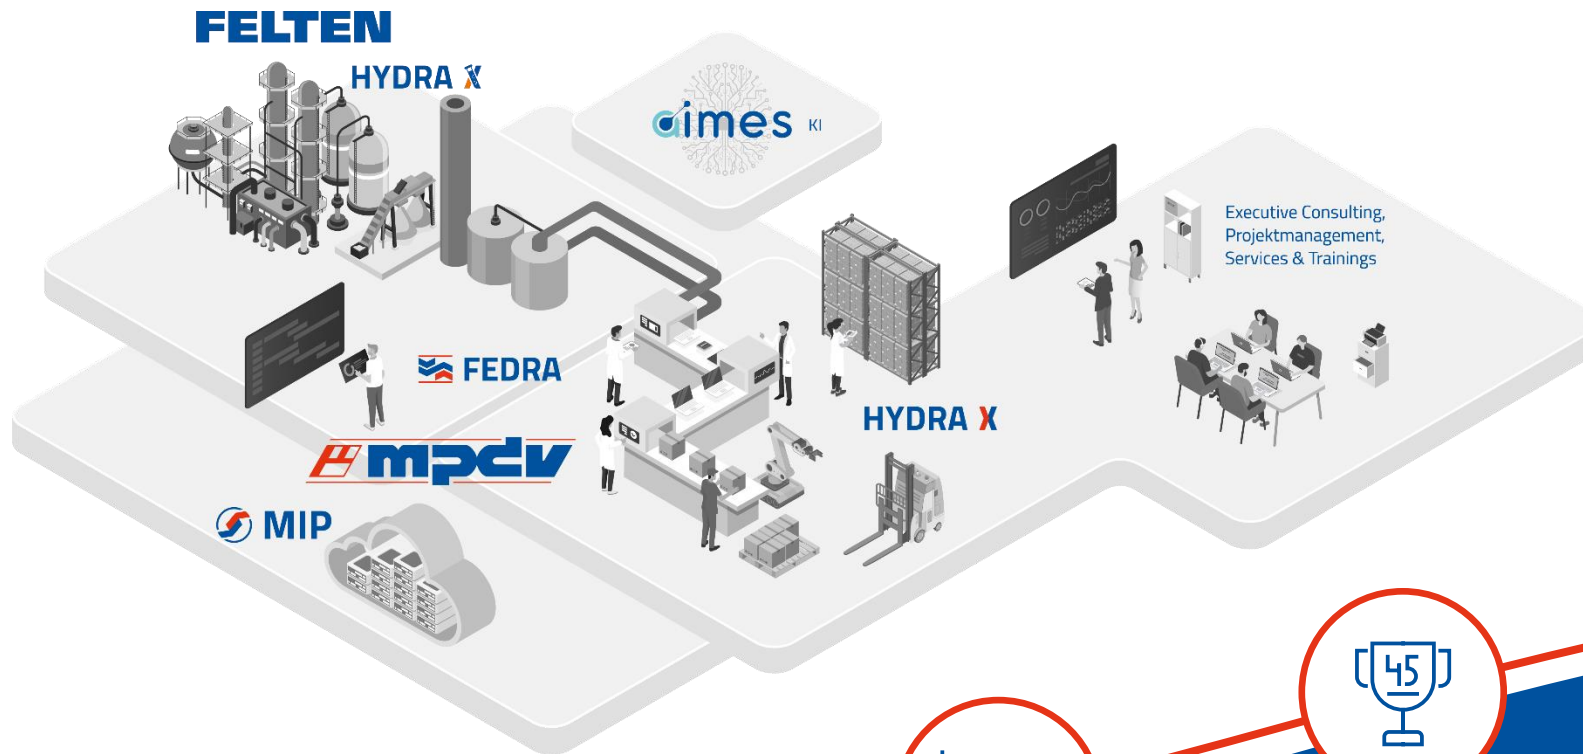

Mit **APS FEDRA** Advanced Scheduling & Optimization nutzen Sie innovative Technologien, um das Optimum aus Ihrer Planung herauszuholen.

Profitieren Sie jetzt!

A photograph of a modern industrial building with a white facade and blue accents. The building has multiple stories with large windows. A blue sky with white clouds is visible in the background. In the foreground, there is a small pond or water feature. A red line graphic runs across the bottom of the image, ending in a white circle.

Über MPDV

WE CREATE SMART FACTORIES

13

Standorte weltweit

530

Mitarbeitende

80 Mio.

Euro
Gruppenumsatz